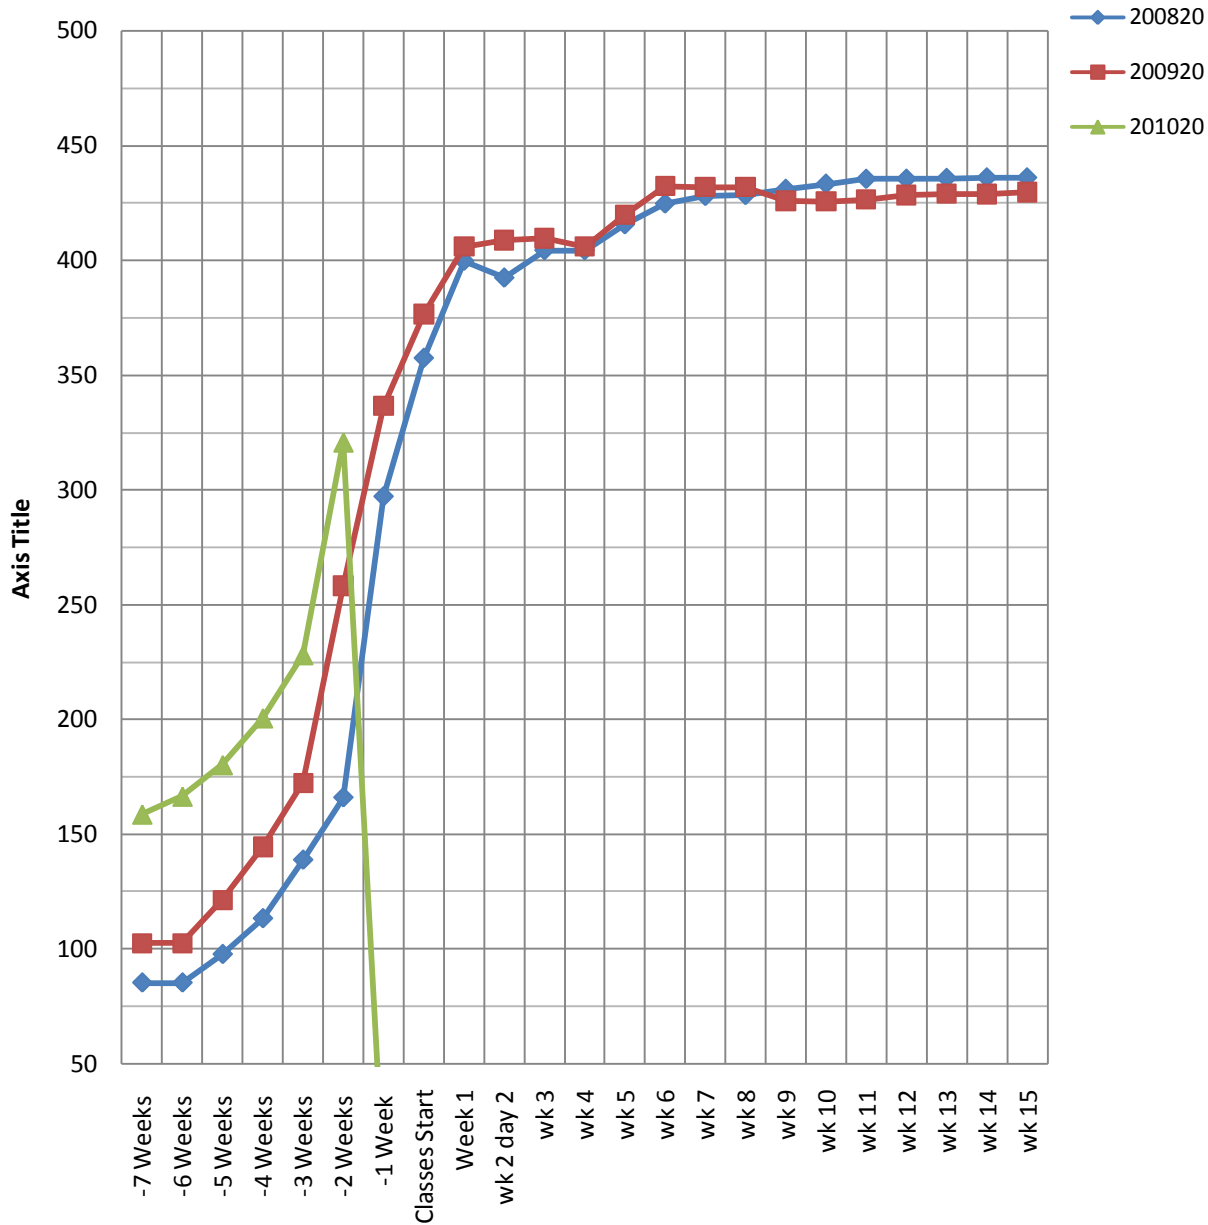

## Fall 2007, 2008, 2009 FTE Comparison

8/10/09

FTE By Week			
Week	200820	200920	201020
-7 Weeks	85.3	102.7	158.8
-6 Weeks	85.3	102.7	166.6
-5 Weeks	97.7	121.5	180.3
-4 Weeks	113.3	144.7	200.7
-3 Weeks	138.8	172.5	228.2
-2 Weeks	166.0	258.4	320.8
-1 Week	297.1	336.6	0.0
Start	357.4	376.7	0.0
Week 1	399.7	406.0	0.0
wk 2 day 2	392.3	408.8	0.0
wk 3	404.3	409.6	0.0
wk 4	404.3	406.1	0.0
wk 5	415.6	419.8	0.0
wk 6	424.6	432.3	0.0
wk 7	427.9	432.0	0.0
wk 8	428.3	431.9	0.0
wk 9	431.0	426.0	0.0
wk 10	433.2	425.8	0.0
wk 11	435.4	426.7	0.0
wk 12	435.4	428.4	0.0
wk 13	435.7	429.2	0.0
wk 14	436.0	428.8	0.0
wk 15	436.0	429.7	0.0

201020 enrollment shows zero until the results are available for that week.day.

---