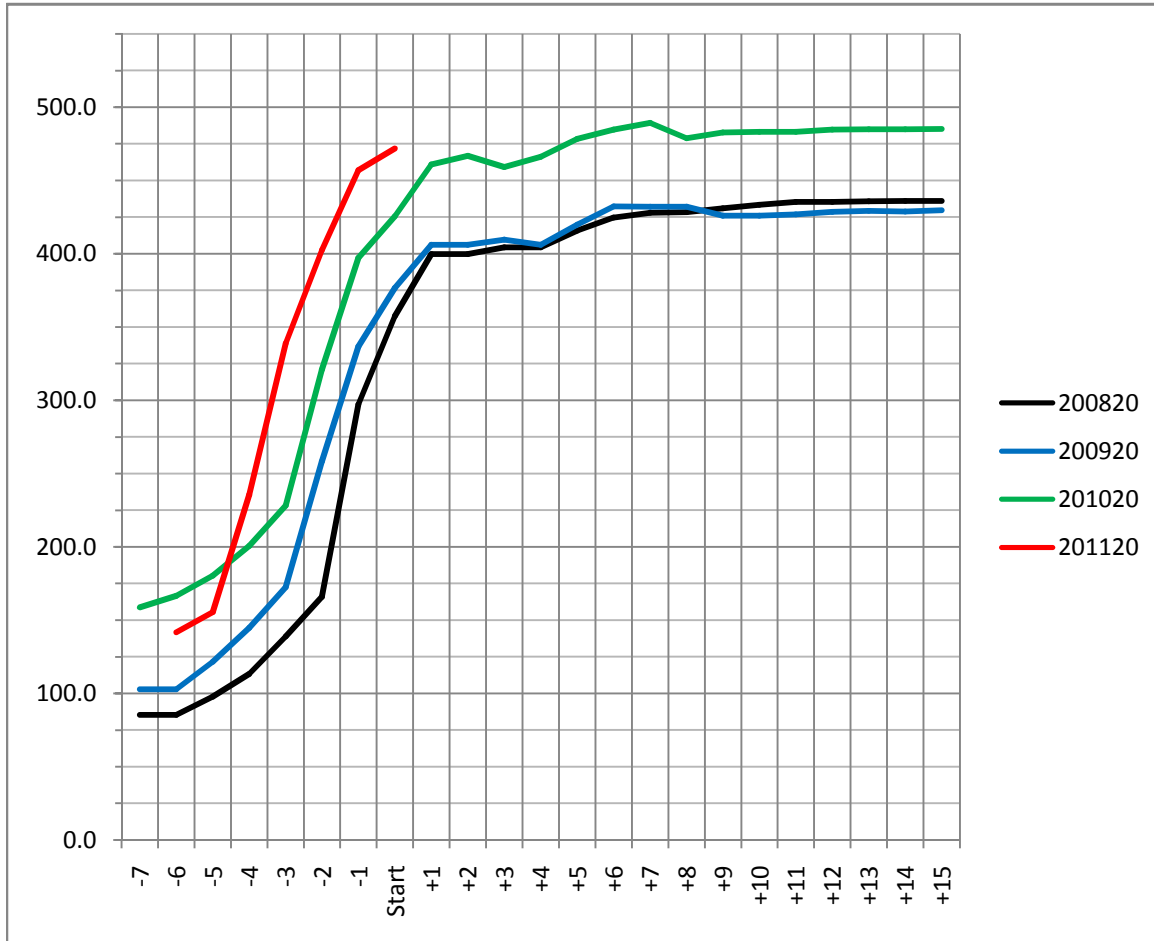

08/23/10

Fall Semester FTE
Fall 2007 - Fall 2010

201120 FTE By Week				
Week	200820	200920	201020	201120
-7	85.3	102.7	158.8	
-6	85.3	102.7	166.6	141.6
-5	97.7	121.5	180.3	155.4
-4	113.3	144.7	200.7	235.5
-3	138.8	172.5	228.2	338.8
-2	166.0	258.4	320.8	402.4
-1	297.1	336.6	397.0	456.9
Start	357.4	376.7	425.4	471.7
+1	399.7	406.0	460.9	
+2	399.7	406.0	466.8	
+3	404.3	409.6	459.0	
+4	404.3	406.1	466.0	
+5	415.6	419.8	478.2	
+6	424.6	432.3	484.7	
+7	427.9	432.0	489.3	
+8	428.3	431.9	478.7	
+9	431.0	426.0	482.6	
+10	433.2	425.8	483.0	
+11	435.4	426.7	483.2	
+12	435.4	428.4	484.7	
+13	435.7	429.2	484.9	
+14	436.0	428.8	484.9	
+15	436.0	429.7	485.0