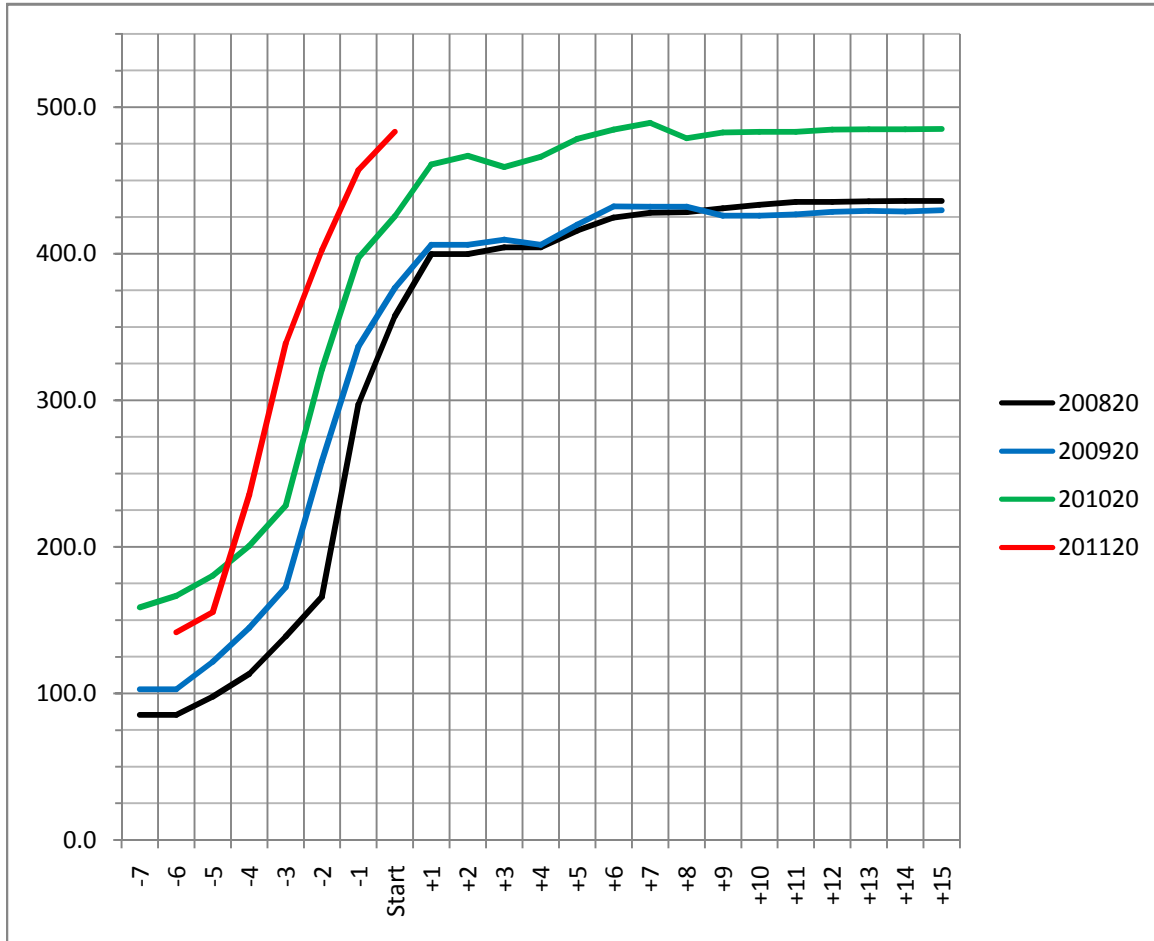

08/24/10

Fall Semester FTE
Fall 2007 - Fall 2010

201120 FTE By Week				
Week	200820	200920	201020	201120
-7	85.3	102.7	158.8	
-6	85.3	102.7	166.6	141.6
-5	97.7	121.5	180.3	155.4
-4	113.3	144.7	200.7	235.5
-3	138.8	172.5	228.2	338.8
-2	166.0	258.4	320.8	402.4
-1	297.1	336.6	397.0	456.9
Start	357.4	376.7	425.4	483.1
+1	399.7	406.0	460.9	
+2	399.7	406.0	466.8	
+3	404.3	409.6	459.0	
+4	404.3	406.1	466.0	
+5	415.6	419.8	478.2	
+6	424.6	432.3	484.7	
+7	427.9	432.0	489.3	
+8	428.3	431.9	478.7	
+9	431.0	426.0	482.6	
+10	433.2	425.8	483.0	
+11	435.4	426.7	483.2	
+12	435.4	428.4	484.7	
+13	435.7	429.2	484.9	
+14	436.0	428.8	484.9	
+15	436.0	429.7	485.0