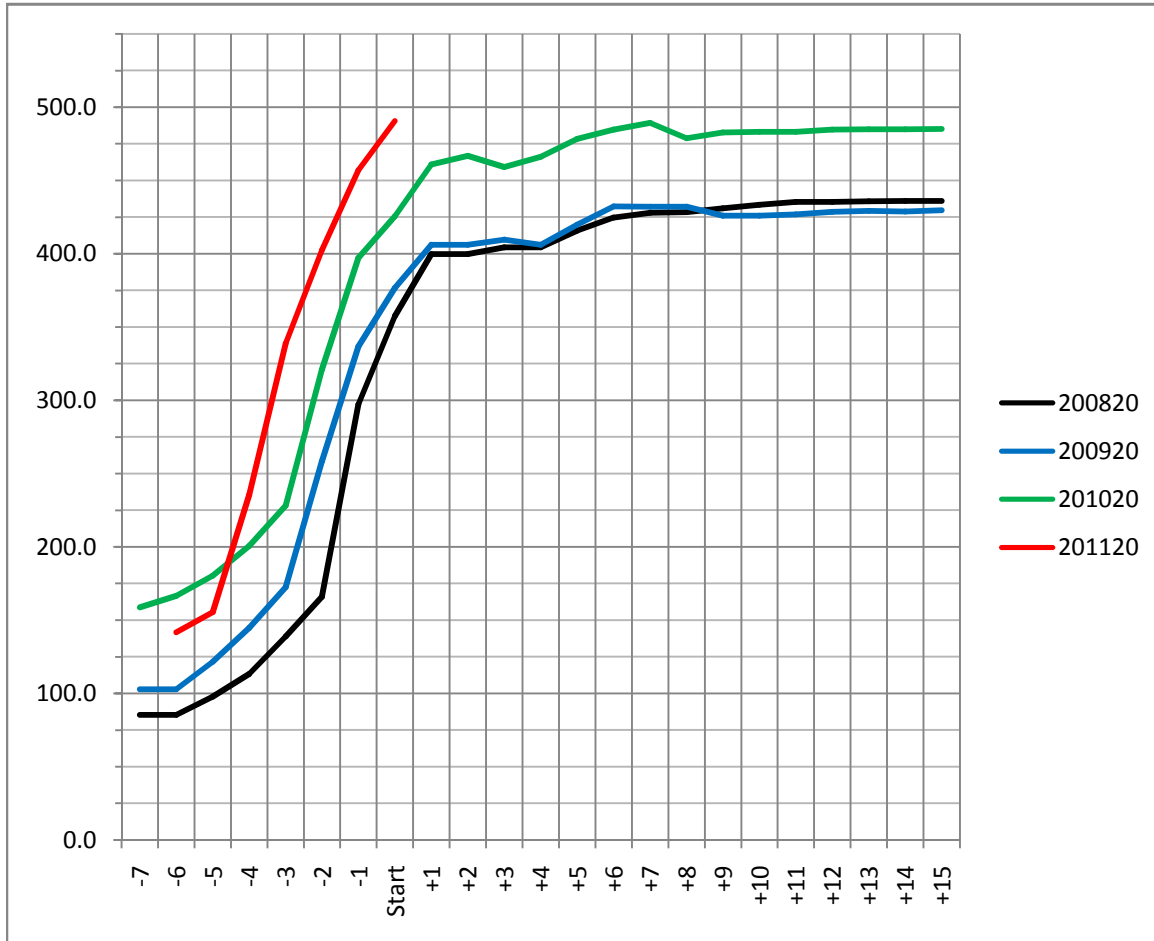

08/25/10

Fall Semester FTE
Fall 2007 - Fall 2010

201120 FTE By Week				
Week	200820	200920	201020	201120
-7	85.3	102.7	158.8	
-6	85.3	102.7	166.6	141.6
-5	97.7	121.5	180.3	155.4
-4	113.3	144.7	200.7	235.5
-3	138.8	172.5	228.2	338.8
-2	166.0	258.4	320.8	402.4
-1	297.1	336.6	397.0	456.9
Start	357.4	376.7	425.4	490.5
+1	399.7	406.0	460.9	
+2	399.7	406.0	466.8	
+3	404.3	409.6	459.0	
+4	404.3	406.1	466.0	
+5	415.6	419.8	478.2	
+6	424.6	432.3	484.7	
+7	427.9	432.0	489.3	
+8	428.3	431.9	478.7	
+9	431.0	426.0	482.6	
+10	433.2	425.8	483.0	
+11	435.4	426.7	483.2	
+12	435.4	428.4	484.7	
+13	435.7	429.2	484.9	
+14	436.0	428.8	484.9	
+15	436.0	429.7	485.0