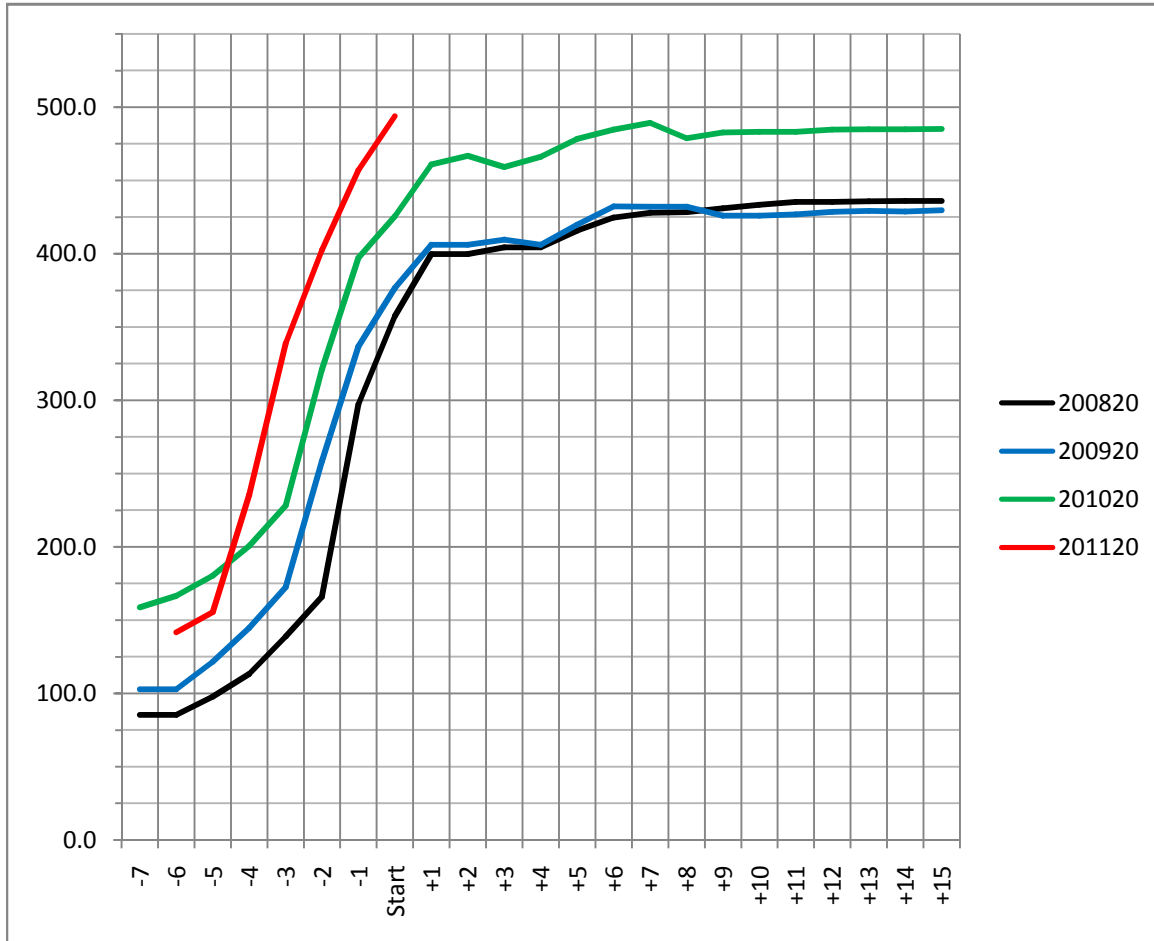

08/26/10

Fall Semester FTE
Fall 2007 - Fall 2010

201120 FTE By Week				
Week	200820	200920	201020	201120
-7	85.3	102.7	158.8	
-6	85.3	102.7	166.6	141.6
-5	97.7	121.5	180.3	155.4
-4	113.3	144.7	200.7	235.5
-3	138.8	172.5	228.2	338.8
-2	166.0	258.4	320.8	402.4
-1	297.1	336.6	397.0	456.9
Start	357.4	376.7	425.4	493.7
+1	399.7	406.0	460.9	
+2	399.7	406.0	466.8	
+3	404.3	409.6	459.0	
+4	404.3	406.1	466.0	
+5	415.6	419.8	478.2	
+6	424.6	432.3	484.7	
+7	427.9	432.0	489.3	
+8	428.3	431.9	478.7	
+9	431.0	426.0	482.6	
+10	433.2	425.8	483.0	
+11	435.4	426.7	483.2	
+12	435.4	428.4	484.7	
+13	435.7	429.2	484.9	
+14	436.0	428.8	484.9	
+15	436.0	429.7	485.0