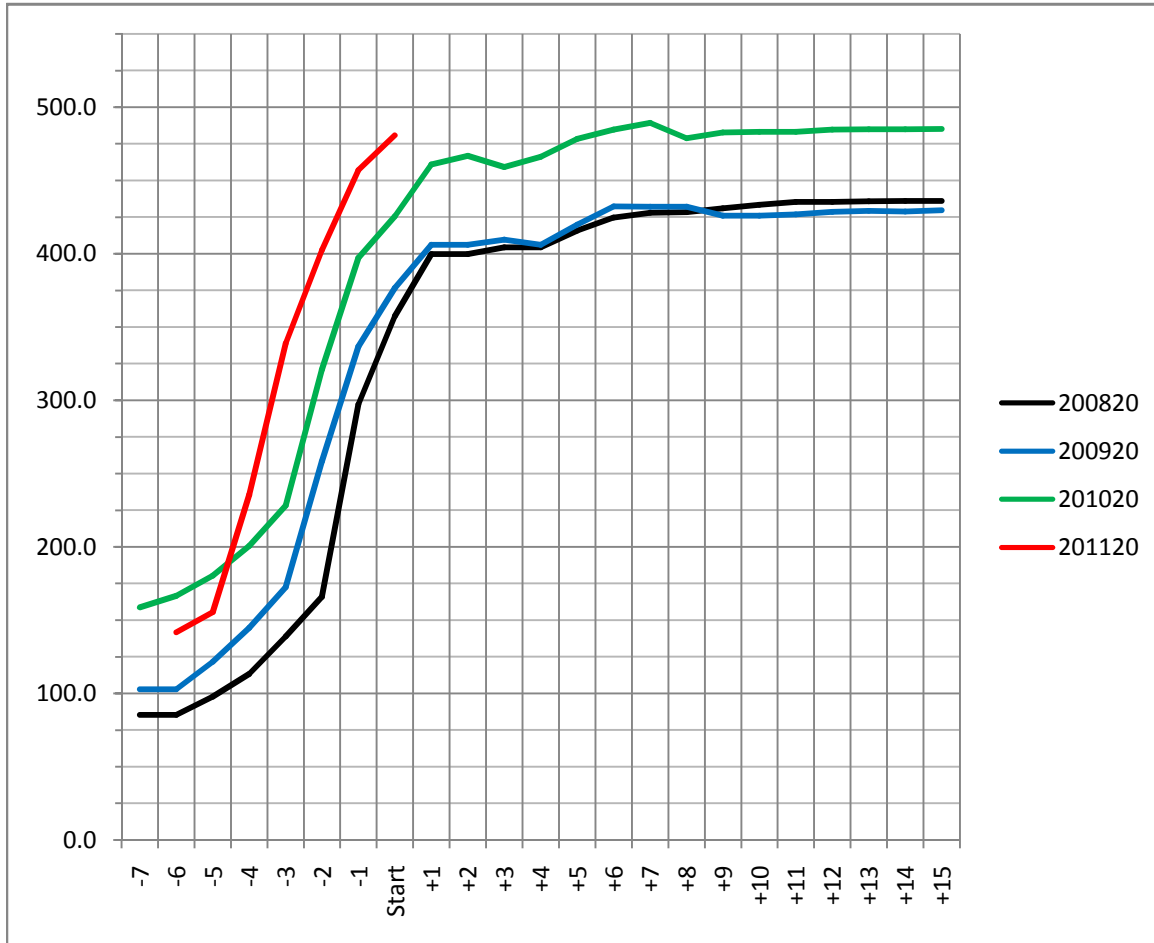

08/27/10

Fall Semester FTE
Fall 2007 - Fall 2010

201120 FTE By Week				
Week	200820	200920	201020	201120
-7	85.3	102.7	158.8	
-6	85.3	102.7	166.6	141.6
-5	97.7	121.5	180.3	155.4
-4	113.3	144.7	200.7	235.5
-3	138.8	172.5	228.2	338.8
-2	166.0	258.4	320.8	402.4
-1	297.1	336.6	397.0	456.9
Start	357.4	376.7	425.4	480.7
+1	399.7	406.0	460.9	
+2	399.7	406.0	466.8	
+3	404.3	409.6	459.0	
+4	404.3	406.1	466.0	
+5	415.6	419.8	478.2	
+6	424.6	432.3	484.7	
+7	427.9	432.0	489.3	
+8	428.3	431.9	478.7	
+9	431.0	426.0	482.6	
+10	433.2	425.8	483.0	
+11	435.4	426.7	483.2	
+12	435.4	428.4	484.7	
+13	435.7	429.2	484.9	
+14	436.0	428.8	484.9	
+15	436.0	429.7	485.0