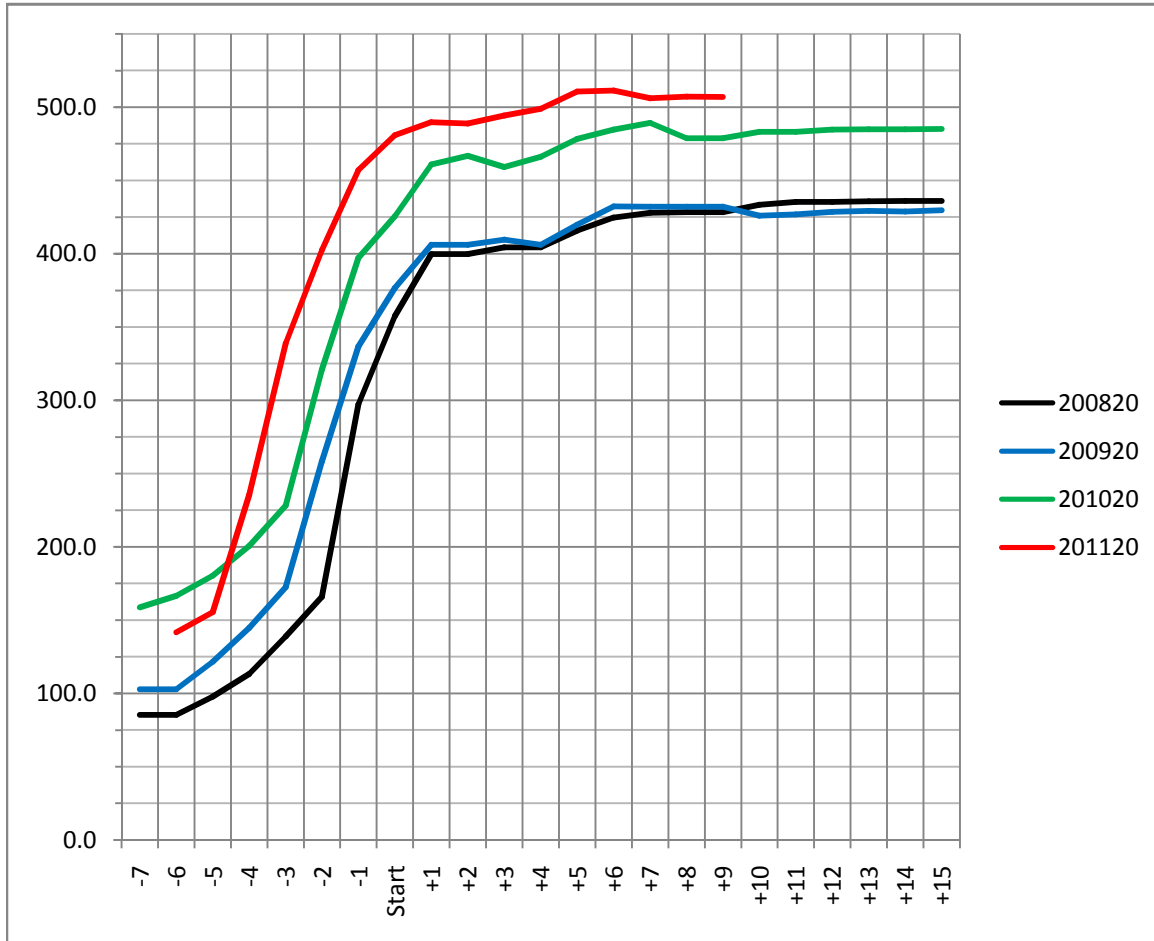

10/25/10

Fall Semester FTE
Fall 2007 - Fall 2010

201120 FTE By Week				
Week	200820	200920	201020	201120
-7	85.3	102.7	158.8	
-6	85.3	102.7	166.6	141.6
-5	97.7	121.5	180.3	155.4
-4	113.3	144.7	200.7	235.5
-3	138.8	172.5	228.2	338.8
-2	166.0	258.4	320.8	402.4
-1	297.1	336.6	397.0	456.9
Start	357.4	376.7	425.4	480.7
+1	399.7	406.0	460.9	489.7
+2	399.7	406.0	466.8	488.7
+3	404.3	409.6	459.0	494.2
+4	404.3	406.1	466.0	498.9
+5	415.6	419.8	478.2	510.7
+6	424.6	432.3	484.7	511.3
+7	427.9	432.0	489.3	506.0
+8	428.3	431.9	478.7	507.0
+9	428.3	431.9	478.7	506.8
+10	433.2	425.8	483.0	
+11	435.4	426.7	483.2	
+12	435.4	428.4	484.7	
+13	435.7	429.2	484.9	
+14	436.0	428.8	484.9	
+15	436.0	429.7	485.0