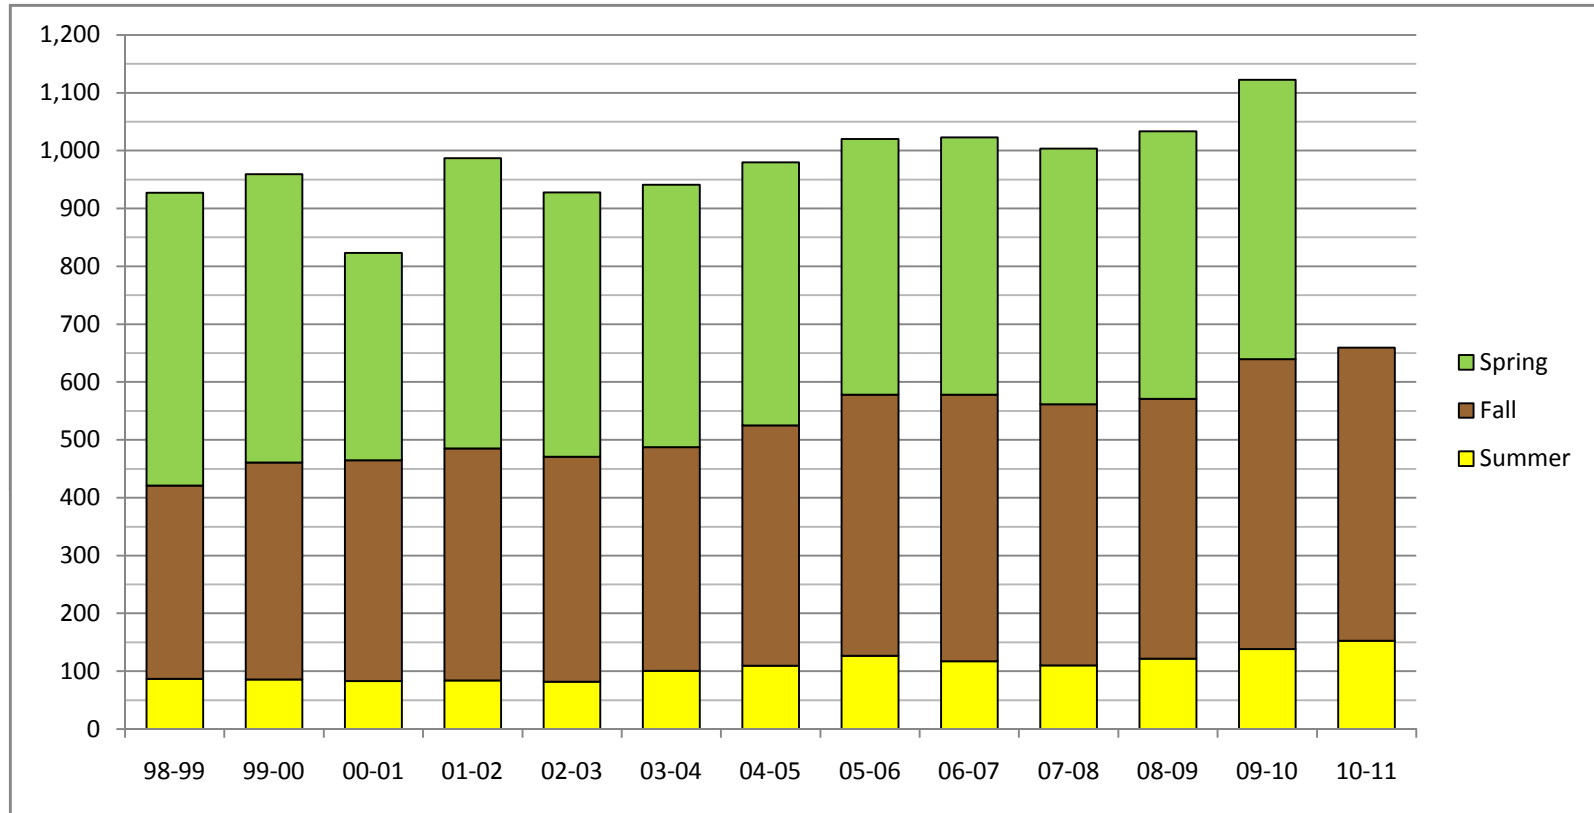

**FTE Comparison (1998-2011)**  
10/25/10

Includes imputed FTE except *Italicized numbers* Summer imputed FTE:= 12.34

| Year   | 98-99  | 99-00  | 00-01  | 01-02  | 02-03  | 03-04  | 04-05  | 05-06   | 06-07   | 07-08   | 08-09   | 09-10   | 10-11         |
|--------|--------|--------|--------|--------|--------|--------|--------|---------|---------|---------|---------|---------|---------------|
| Summer | 86.78  | 85.62  | 83.11  | 83.87  | 82.00  | 100.53 | 109.38 | 126.47  | 117.50  | 110.20  | 121.73  | 138.11  | 152.72        |
| Fall   | 334.17 | 375.24 | 381.45 | 401.42 | 388.97 | 386.75 | 415.57 | 451.75  | 460.66  | 451.28  | 448.95  | 501.70  | <i>506.80</i> |
| Spring | 506.35 | 498.57 | 358.40 | 501.88 | 456.88 | 453.83 | 455.12 | 442.01  | 444.86  | 442.05  | 462.84  | 482.73  |               |
| Total  | 927.30 | 959.43 | 822.96 | 987.17 | 927.85 | 941.11 | 980.07 | 1020.23 | 1023.02 | 1003.53 | 1033.52 | 1122.54 | 659.52        |