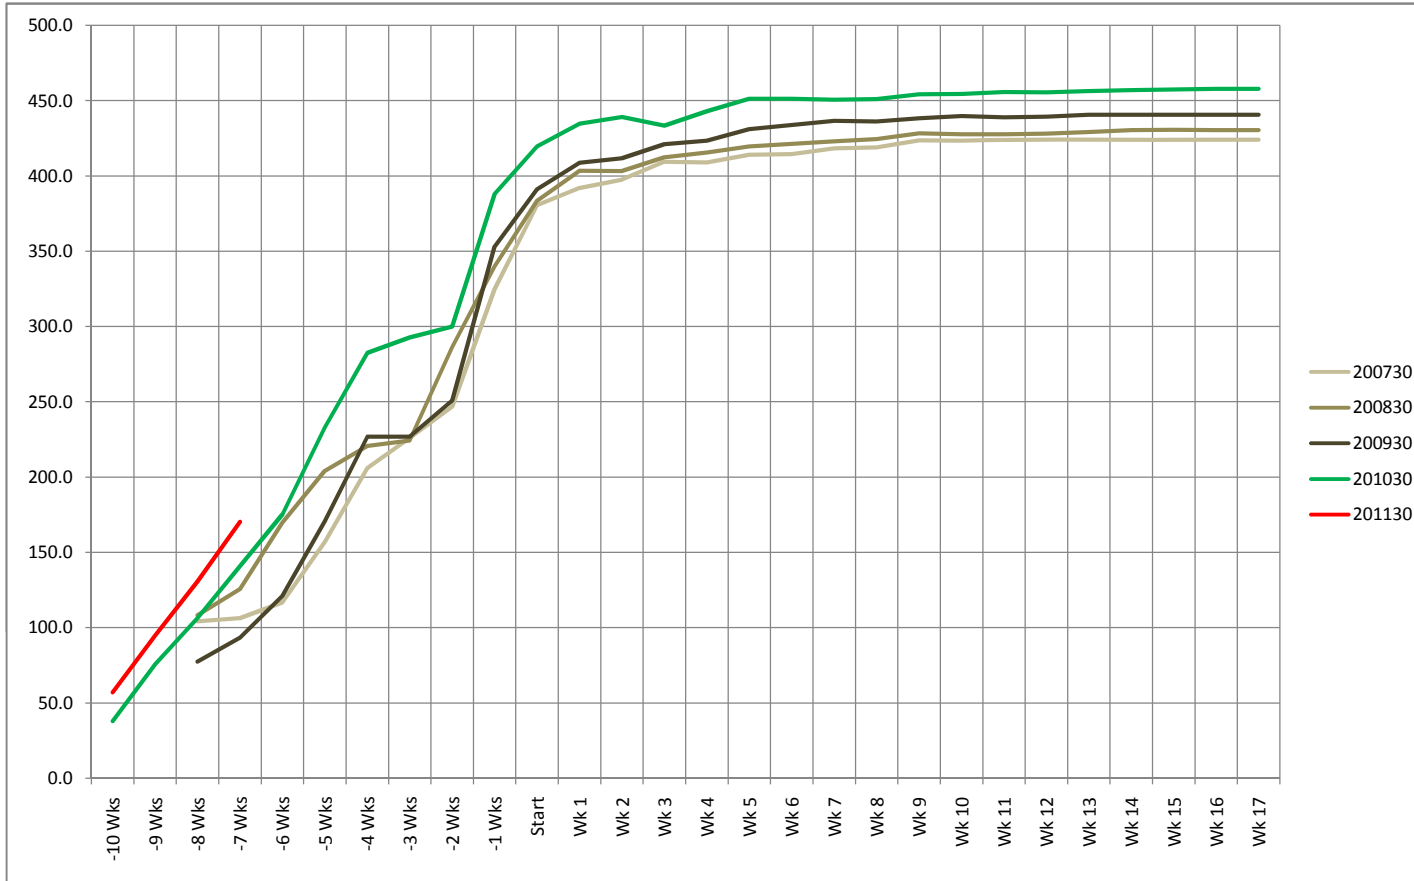

Spring Term FTE Comparison 2007 - 2011
12/01/10

— 200730
— 200830
— 200930
— 201030
— 201130

	200730	200830	200930	201030	201130
-10 Wks				37.8	57.0
-9 Wks				75.6	94.8
-8 Wks	104.3	108.2	77.4	106.3	130.6
-7 Wks	106.4	125.6	93.4	140.6	170.3
-6 Wks	116.9	169.7	120.9	175.4	
-5 Wks	156.9	204.2	170.8	232.9	
-4 Wks	206.0	220.8	227.0	282.6	
-3 Wks	226.0	224.3	227.0	292.8	
-2 Wks	246.8	286.5	250.9	300.0	
-1 Wks	324.7	339.8	352.9	388.2	
Start	380.5	383.5	391.2	419.6	
Wk 1	391.9	403.6	408.8	434.8	
Wk 2	397.6	403.5	411.8	439.1	
Wk 3	409.5	412.6	421.2	433.5	
Wk 4	409.0	415.7	423.5	443.0	
Wk 5	414.1	419.8	431.1	451.4	
Wk 6	414.5	421.5	433.9	451.4	
Wk 7	418.4	423.1	436.7	450.6	
Wk 8	418.9	424.7	436.2	451.2	
Wk 9	423.6	428.5	438.3	454.2	
Wk 10	423.5	427.9	439.9	454.4	
Wk 11	424.1	427.8	439.0	455.7	
Wk 12	424.1	428.2	439.5	455.5	
Wk 13	424.1	429.3	440.7	456.4	
Wk 14	424.1	430.7	440.7	457.0	
Wk 15	424.1	430.8	440.7	457.4	
Wk 16	424.1	430.7	440.7	457.8	
Wk 17	424.1	430.7	440.7	457.9