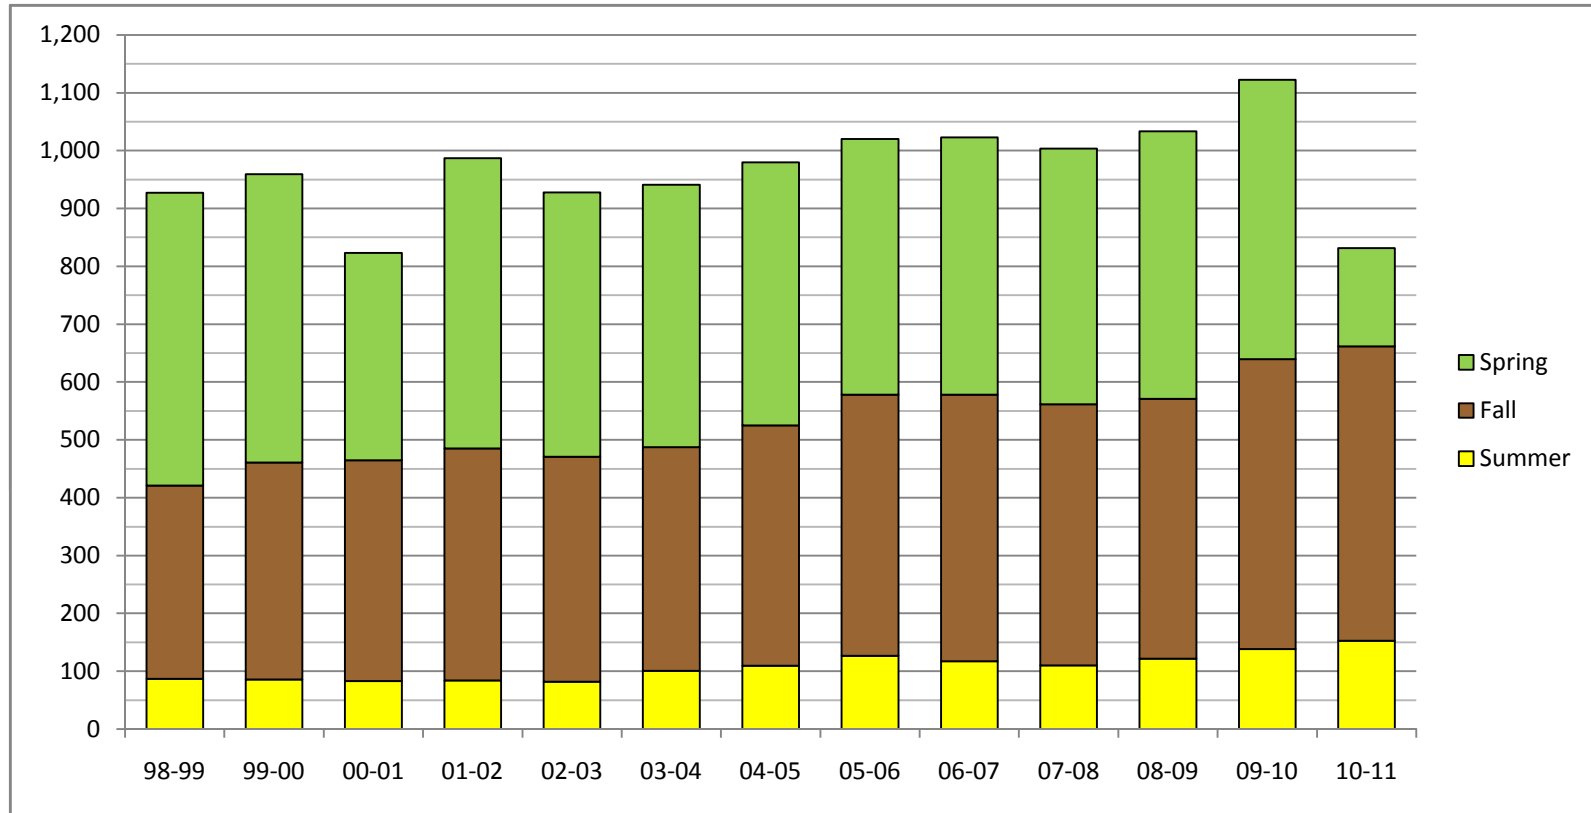

FTE Comparison (1998-2011)
12/01/10

Includes imputed FTE except *Italicized numbers* Summer imputed FTE:= 12.34

Year	98-99	99-00	00-01	01-02	02-03	03-04	04-05	05-06	06-07	07-08	08-09	09-10	10-11
Summer	86.78	85.62	83.11	83.87	82.00	100.53	109.38	126.47	117.50	110.20	121.73	138.11	152.72
Fall	334.17	375.24	381.45	401.42	388.97	386.75	415.57	451.75	460.66	451.28	448.95	501.70	<i>508.70</i>
Spring	506.35	498.57	358.40	501.88	456.88	453.83	455.12	442.01	444.86	442.05	462.84	482.73	<i>170.30</i>
Total	927.30	959.43	822.96	987.17	927.85	941.11	980.07	1020.23	1023.02	1003.53	1033.52	1122.54	831.72