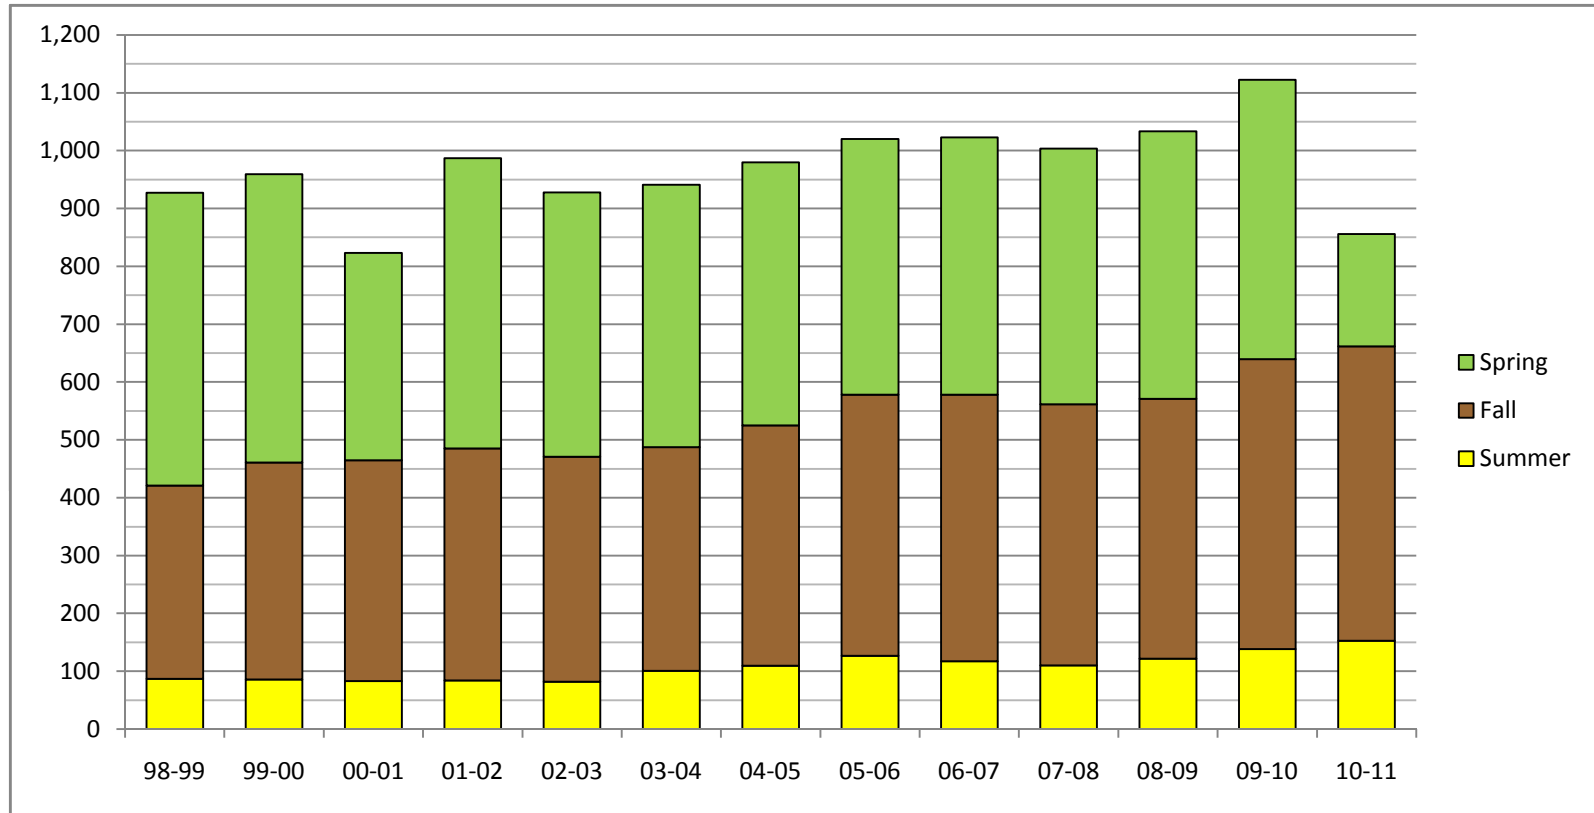

**FTE Comparison (1998-2011)**  
12/06/10

Includes imputed FTE except *Italicized numbers* Summer imputed FTE:= 12.34

Year	98-99	99-00	00-01	01-02	02-03	03-04	04-05	05-06	06-07	07-08	08-09	09-10	10-11
Summer	86.78	85.62	83.11	83.87	82.00	100.53	109.38	126.47	117.50	110.20	121.73	138.11	152.72
Fall	334.17	375.24	381.45	401.42	388.97	386.75	415.57	451.75	460.66	451.28	448.95	501.70	<i>508.70</i>
Spring	506.35	498.57	358.40	501.88	456.88	453.83	455.12	442.01	444.86	442.05	462.84	482.73	<i>194.30</i>
Total	927.30	959.43	822.96	987.17	927.85	941.11	980.07	1020.23	1023.02	1003.53	1033.52	1122.54	855.72