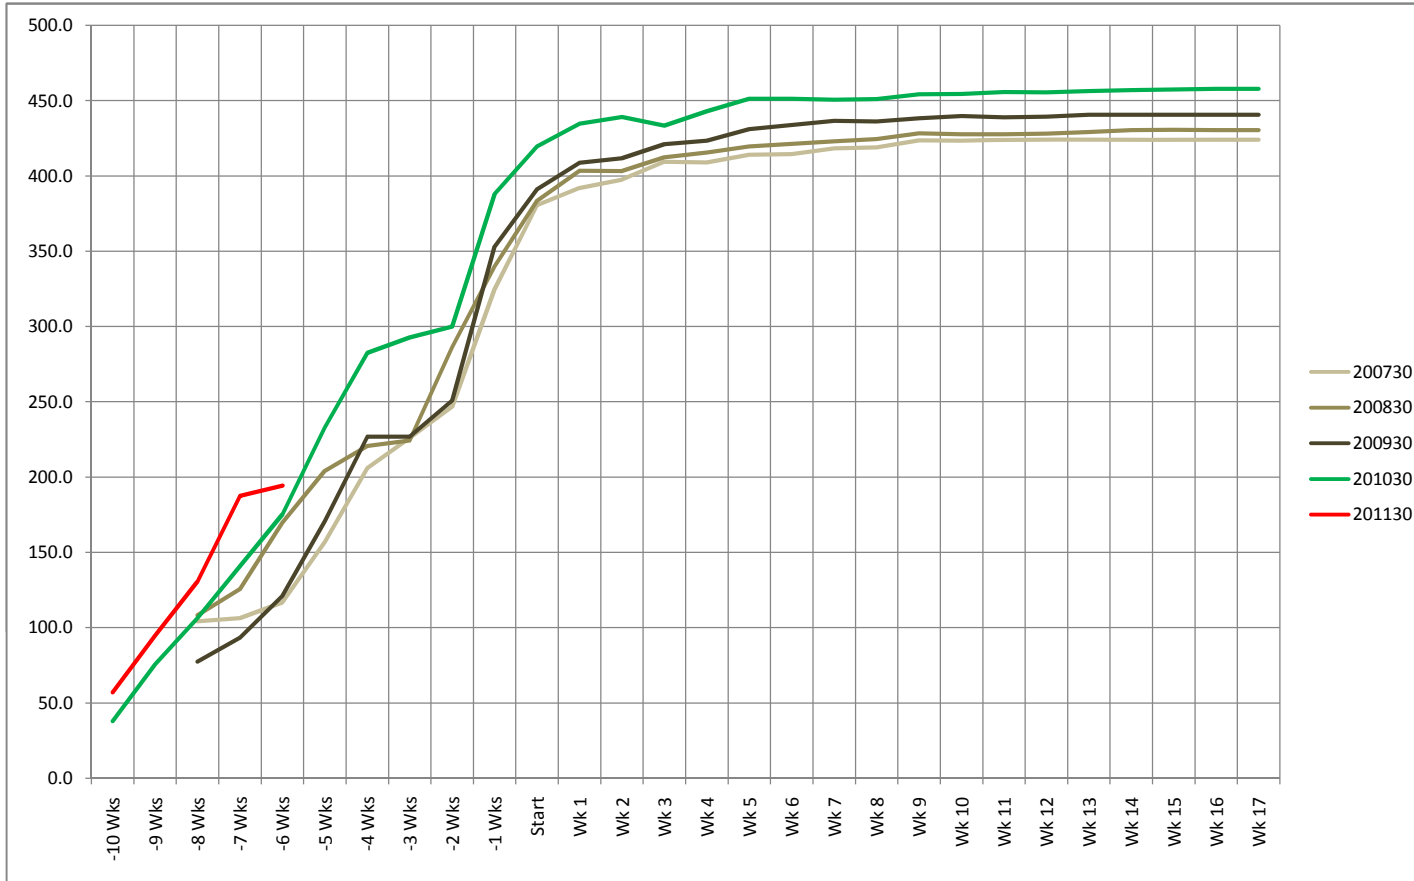

Spring Term FTE Comparison 2007 - 2011
12/06/10

— 200730
— 200830
— 200930
— 201030
— 201130

	200730	200830	200930	201030	201130
-10 Wks				37.8	57.0
-9 Wks				75.6	94.8
-8 Wks	104.3	108.2	77.4	106.3	130.6
-7 Wks	106.4	125.6	93.4	140.6	187.5
-6 Wks	116.9	169.7	120.9	175.4	194.3
-5 Wks	156.9	204.2	170.8	232.9	
-4 Wks	206.0	220.8	227.0	282.6	
-3 Wks	226.0	224.3	227.0	292.8	
-2 Wks	246.8	286.5	250.9	300.0	
-1 Wks	324.7	339.8	352.9	388.2	
Start	380.5	383.5	391.2	419.6	
Wk 1	391.9	403.6	408.8	434.8	
Wk 2	397.6	403.5	411.8	439.1	
Wk 3	409.5	412.6	421.2	433.5	
Wk 4	409.0	415.7	423.5	443.0	
Wk 5	414.1	419.8	431.1	451.4	
Wk 6	414.5	421.5	433.9	451.4	
Wk 7	418.4	423.1	436.7	450.6	
Wk 8	418.9	424.7	436.2	451.2	
Wk 9	423.6	428.5	438.3	454.2	
Wk 10	423.5	427.9	439.9	454.4	
Wk 11	424.1	427.8	439.0	455.7	
Wk 12	424.1	428.2	439.5	455.5	
Wk 13	424.1	429.3	440.7	456.4	
Wk 14	424.1	430.7	440.7	457.0	
Wk 15	424.1	430.8	440.7	457.4	
Wk 16	424.1	430.7	440.7	457.8	
Wk 17	424.1	430.7	440.7	457.9