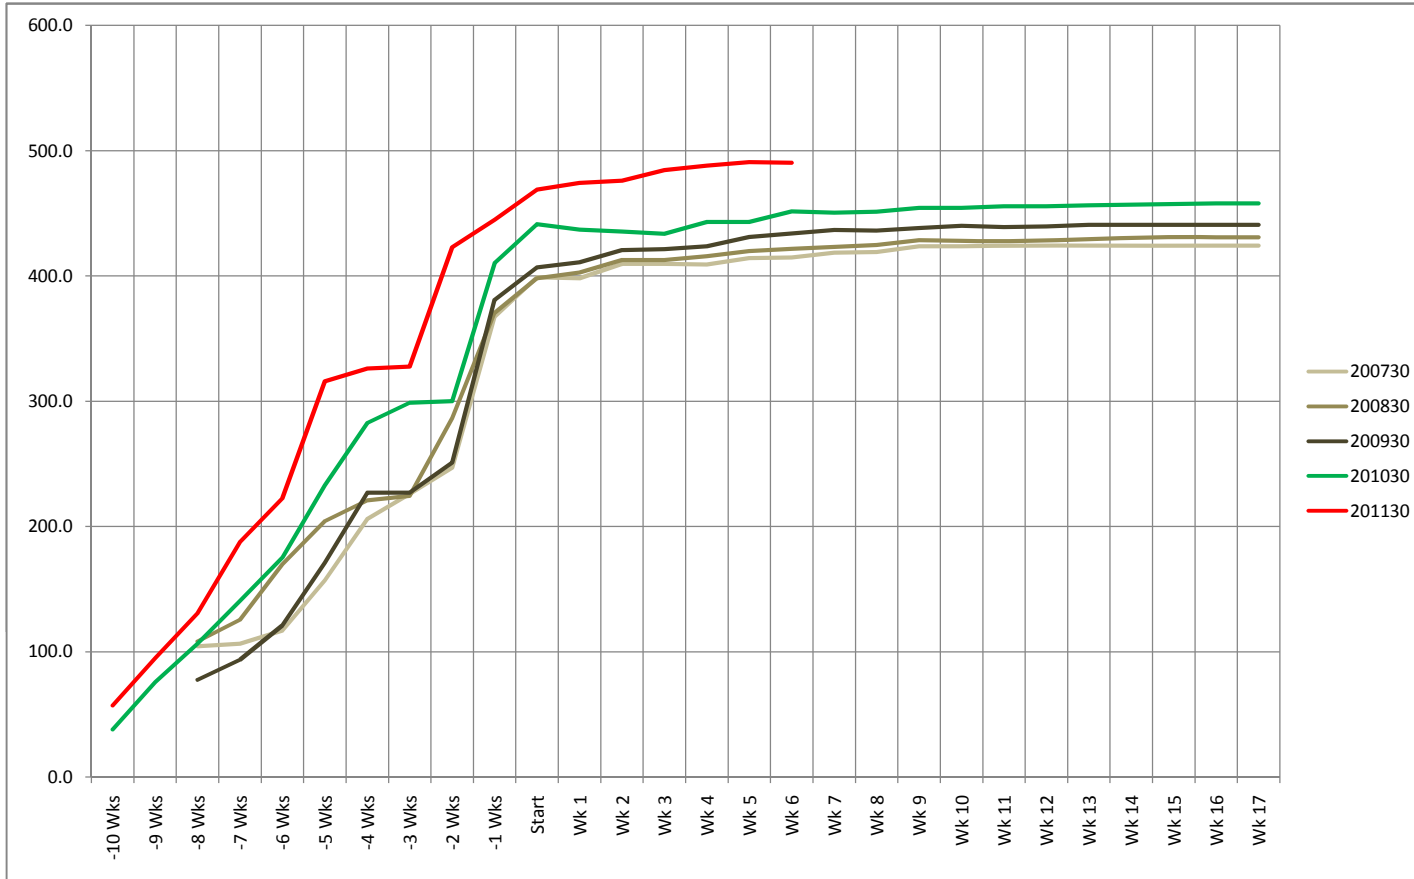

Spring Term FTE Comparison 2007 - 2011
03/02/11

Relative	200730	200830	200930	201030	201130
-10 Wks				37.8	57.0
-9 Wks				75.6	94.8
-8 Wks	104.3	108.2	77.4	106.3	130.6
-7 Wks	106.4	125.6	93.4	140.6	187.5
-6 Wks	116.9	169.7	120.9	175.4	222.4
-5 Wks	156.9	204.2	170.8	232.9	316.0
-4 Wks	206.0	220.8	227.0	282.6	326.2
-3 Wks	226.0	224.3	227.0	298.7	327.8
-2 Wks	246.8	286.5	250.9	300.0	423.0
-1 Wks	367.1	370.3	380.7	410.3	445.0
Start	398.8	398.1	406.6	441.3	468.9
Wk 1	398.1	402.6	410.7	437.0	474.3
Wk 2	409.5	412.6	420.4	435.5	476.1
Wk 3	409.5	412.6	421.2	433.5	484.5
Wk 4	409.0	415.7	423.5	443.0	488.3
Wk 5	414.1	419.8	431.1	443.0	491.0
Wk 6	414.5	421.5	433.9	451.4	490.4
Wk 7	418.4	423.1	436.7	450.6	
Wk 8	418.9	424.7	436.2	451.2	
Wk 9	423.6	428.5	438.3	454.2	
Wk 10	423.5	427.9	439.9	454.4	
Wk 11	424.1	427.8	439.0	455.7	
Wk 12	424.1	428.2	439.5	455.5	
Wk 13	424.1	429.3	440.7	456.4	
Wk 14	424.1	430.7	440.7	457.0	
Wk 15	424.1	430.8	440.7	457.4	
Wk 16	424.1	430.7	440.7	457.8	
Wk 17	424.1	430.7	440.7	457.9