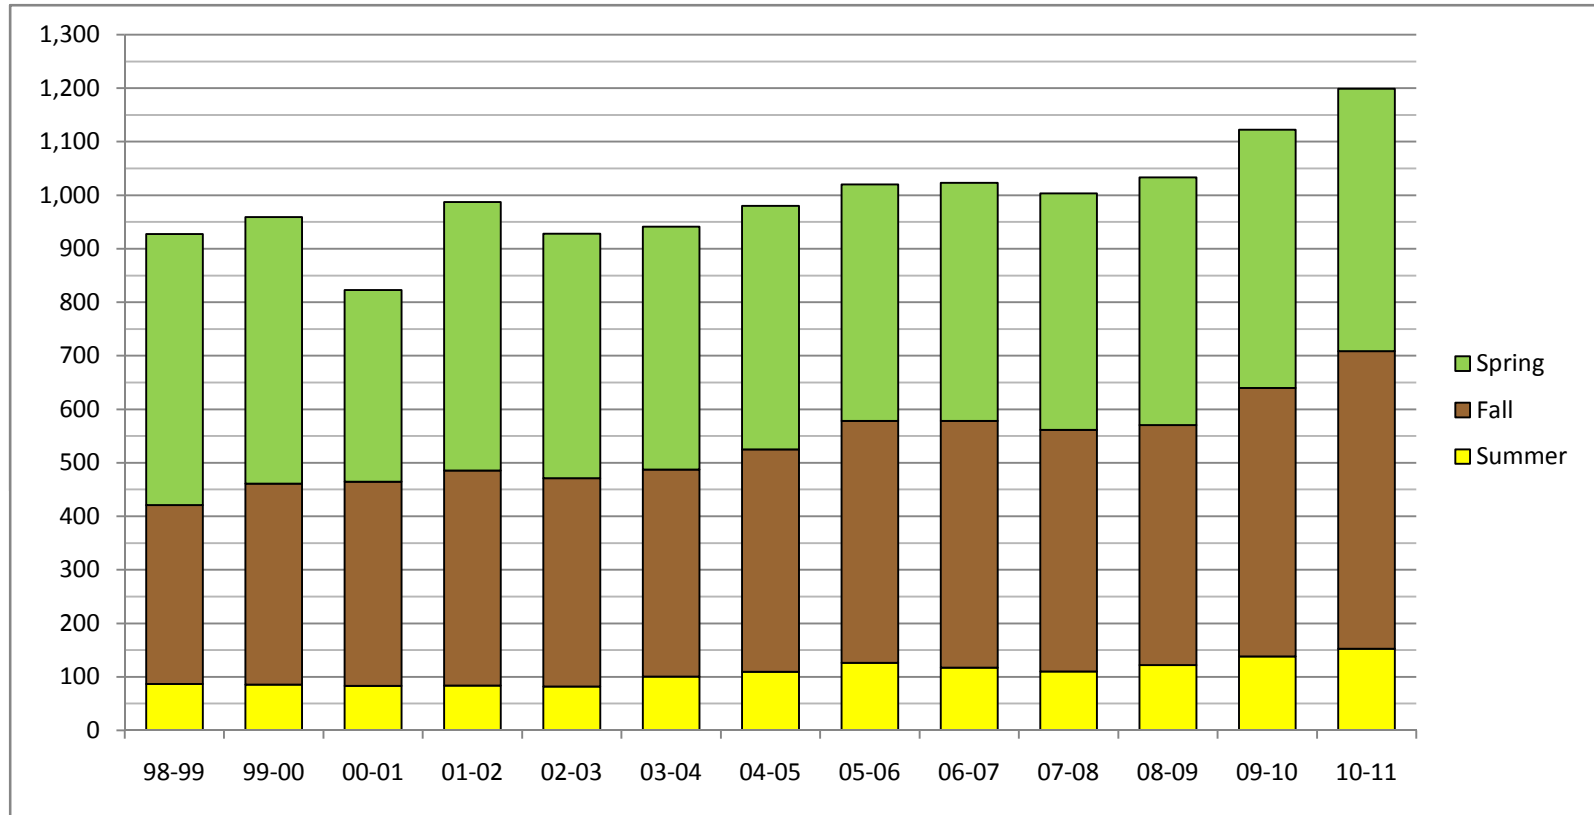

FTE Comparison (1998-2011)
03/02/11

Includes imputed FTE except *Italicized numbers*

	Summer imputed FTE: 12.34				Fall Imputed FTE: 47.55			Spring Imputed FTE					
Year	98-99	99-00	00-01	01-02	02-03	03-04	04-05	05-06	06-07	07-08	08-09	09-10	10-11
Summer	86.78	85.62	83.11	83.87	82.00	100.53	109.38	126.47	117.50	110.20	121.73	138.11	152.72
Fall	334.17	375.24	381.45	401.42	388.97	386.75	415.57	451.75	460.66	451.28	448.95	501.70	556.05
Spring	506.35	498.57	358.40	501.88	456.88	453.83	455.12	442.01	444.86	442.05	462.84	482.73	490.40
Total	927.30	959.43	822.96	987.17	927.85	941.11	980.07	1020.23	1023.02	1003.53	1033.52	1122.54	1199.17