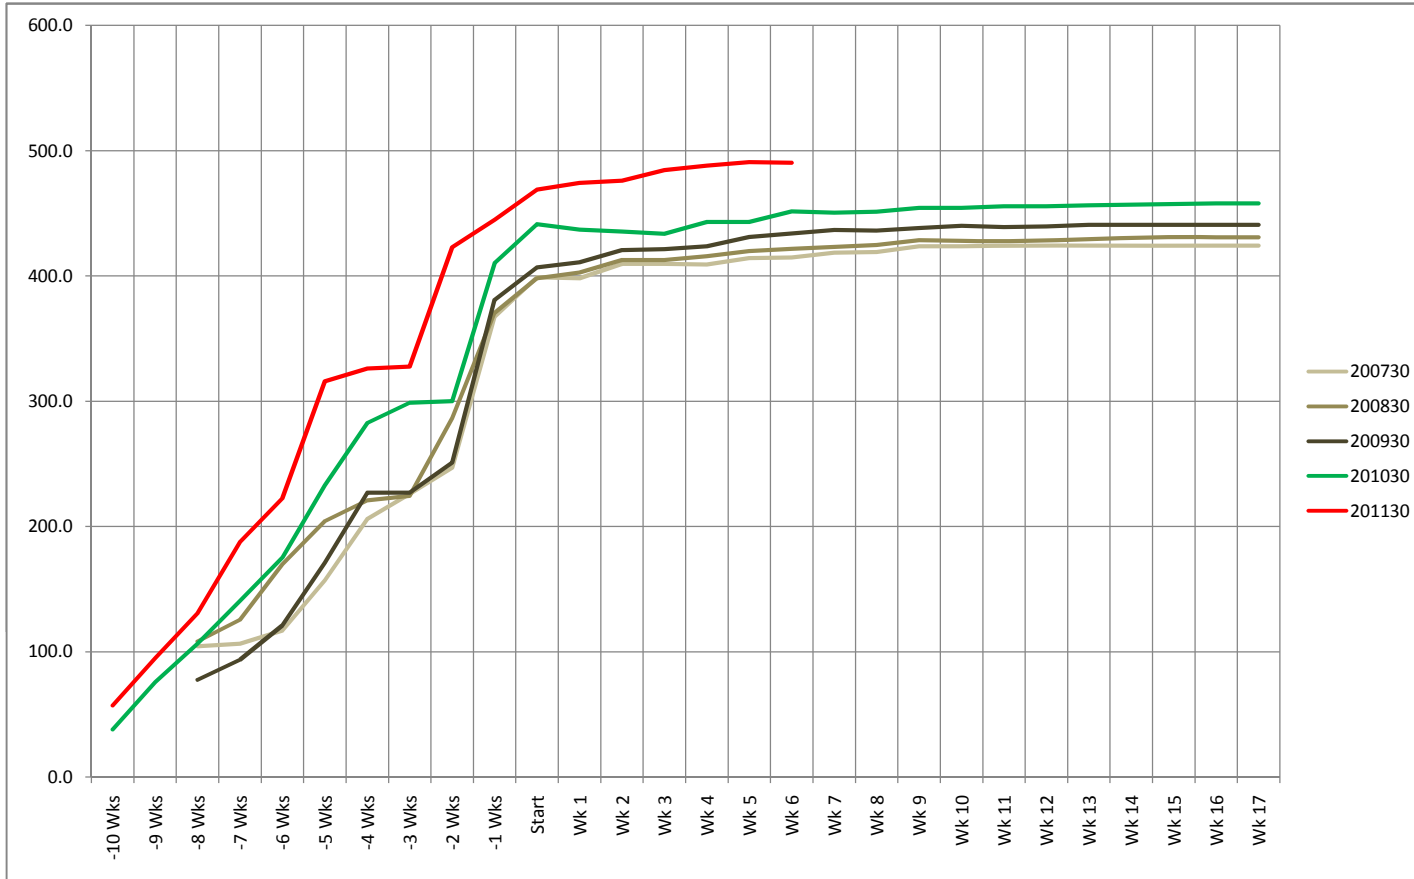

Spring Term FTE Comparison 2007 - 2011
03/03/11

Relative	200730	200830	200930	201030	201130
-10 Wks				37.8	57.0
-9 Wks				75.6	94.8
-8 Wks	104.3	108.2	77.4	106.3	130.6
-7 Wks	106.4	125.6	93.4	140.6	187.5
-6 Wks	116.9	169.7	120.9	175.4	222.4
-5 Wks	156.9	204.2	170.8	232.9	316.0
-4 Wks	206.0	220.8	227.0	282.6	326.2
-3 Wks	226.0	224.3	227.0	298.7	327.8
-2 Wks	246.8	286.5	250.9	300.0	423.0
-1 Wks	367.1	370.3	380.7	410.3	445.0
Start	398.8	398.1	406.6	441.3	468.9
Wk 1	398.1	402.6	410.7	437.0	474.3
Wk 2	409.5	412.6	420.4	435.5	476.1
Wk 3	409.5	412.6	421.2	433.5	484.5
Wk 4	409.0	415.7	423.5	443.0	488.3
Wk 5	414.1	419.8	431.1	443.0	491.0
Wk 6	414.5	421.5	433.9	451.4	490.5
Wk 7	418.4	423.1	436.7	450.6	
Wk 8	418.9	424.7	436.2	451.2	
Wk 9	423.6	428.5	438.3	454.2	
Wk 10	423.5	427.9	439.9	454.4	
Wk 11	424.1	427.8	439.0	455.7	
Wk 12	424.1	428.2	439.5	455.5	
Wk 13	424.1	429.3	440.7	456.4	
Wk 14	424.1	430.7	440.7	457.0	
Wk 15	424.1	430.8	440.7	457.4	
Wk 16	424.1	430.7	440.7	457.8	
Wk 17	424.1	430.7	440.7	457.9