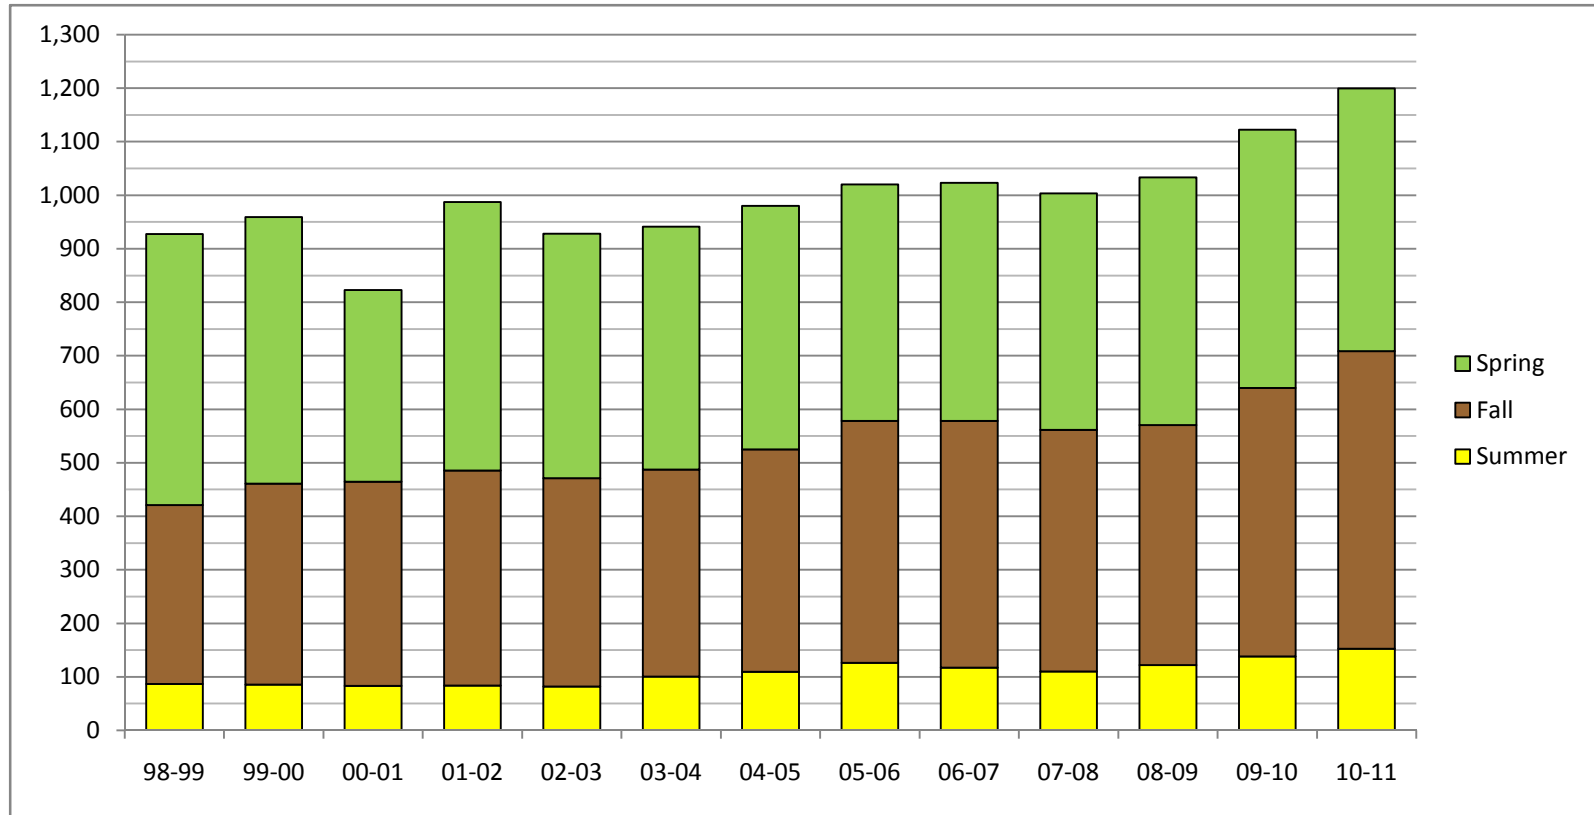

FTE Comparison (1998-2011)
03/03/11

Includes imputed FTE except *Italicized numbers*

	Summer imputed FTE: 12.34				Fall Imputed FTE: 47.55			Spring Imputed FTE					
Year	98-99	99-00	00-01	01-02	02-03	03-04	04-05	05-06	06-07	07-08	08-09	09-10	10-11
Summer	86.78	85.62	83.11	83.87	82.00	100.53	109.38	126.47	117.50	110.20	121.73	138.11	152.72
Fall	334.17	375.24	381.45	401.42	388.97	386.75	415.57	451.75	460.66	451.28	448.95	501.70	556.05
Spring	506.35	498.57	358.40	501.88	456.88	453.83	455.12	442.01	444.86	442.05	462.84	482.73	490.50
Total	927.30	959.43	822.96	987.17	927.85	941.11	980.07	1020.23	1023.02	1003.53	1033.52	1122.54	1199.27