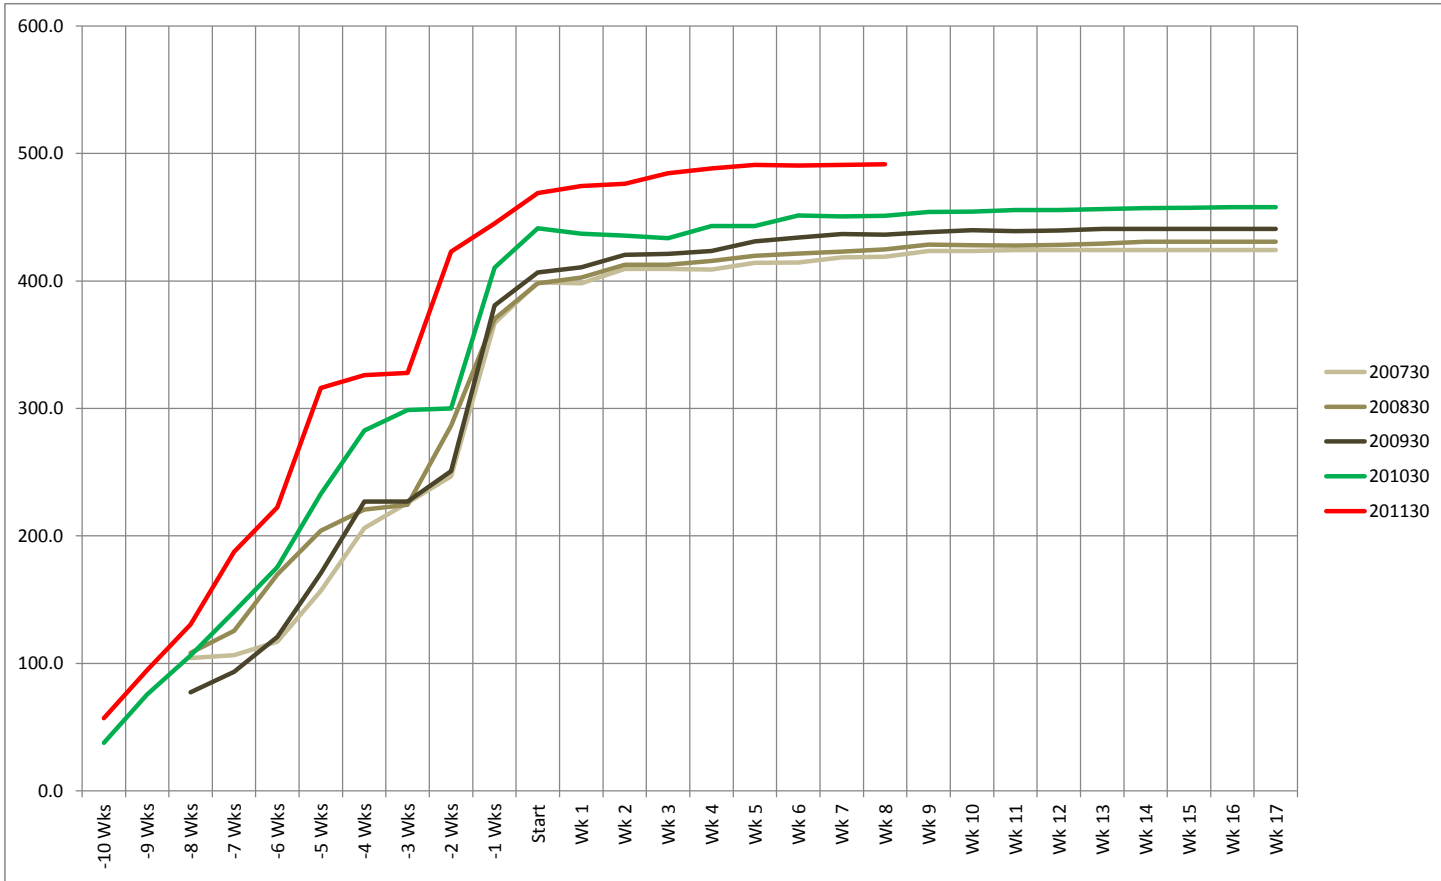

Spring Term FTE Comparison 2007 - 2011
03/07/11

Relative	200730	200830	200930	201030	201130
-10 Wks				37.8	57.0
-9 Wks				75.6	94.8
-8 Wks	104.3	108.2	77.4	106.3	130.6
-7 Wks	106.4	125.6	93.4	140.6	187.5
-6 Wks	116.9	169.7	120.9	175.4	222.4
-5 Wks	156.9	204.2	170.8	232.9	316.0
-4 Wks	206.0	220.8	227.0	282.6	326.2
-3 Wks	226.0	224.3	227.0	298.7	327.8
-2 Wks	246.8	286.5	250.9	300.0	423.0
-1 Wks	367.1	370.3	380.7	410.3	445.0
Start	398.8	398.1	406.6	441.3	468.9
Wk 1	398.1	402.6	410.7	437.0	474.3
Wk 2	409.5	412.6	420.4	435.5	476.1
Wk 3	409.5	412.6	421.2	433.5	484.5
Wk 4	409.0	415.7	423.5	443.0	488.3
Wk 5	414.1	419.8	431.1	443.0	491.0
Wk 6	414.5	421.5	433.9	451.4	490.5
Wk 7	418.4	423.1	436.7	450.6	491.1
Wk 8	418.9	424.7	436.2	451.2	491.5
Wk 9	423.6	428.5	438.3	454.2	
Wk 10	423.5	427.9	439.9	454.4	
Wk 11	424.1	427.8	439.0	455.7	
Wk 12	424.1	428.2	439.5	455.5	
Wk 13	424.1	429.3	440.7	456.4	
Wk 14	424.1	430.7	440.7	457.0	
Wk 15	424.1	430.8	440.7	457.4	
Wk 16	424.1	430.7	440.7	457.8	
Wk 17	424.1	430.7	440.7	457.9