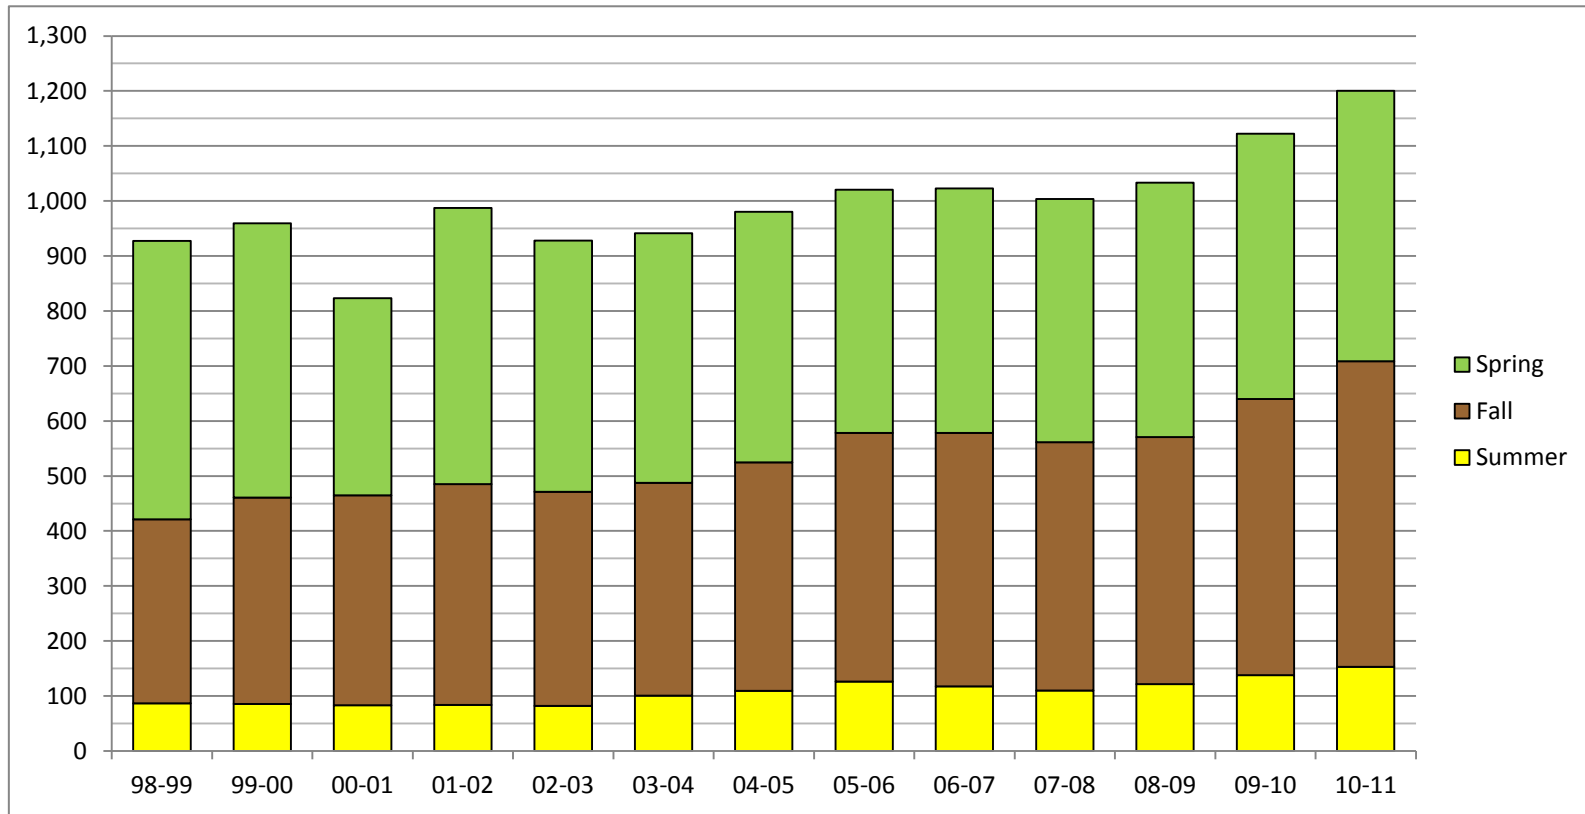

FTE Comparison (1998-2011)
03/07/11

Includes imputed FTE except *Italicized numbers*

	Summer imputed FTE: 12.34				Fall Imputed FTE: 47.55				Spring Imputed FTE				
Year	98-99	99-00	00-01	01-02	02-03	03-04	04-05	05-06	06-07	07-08	08-09	09-10	10-11
Summer	86.78	85.62	83.11	83.87	82.00	100.53	109.38	126.47	117.50	110.20	121.73	138.11	152.72
Fall	334.17	375.24	381.45	401.42	388.97	386.75	415.57	451.75	460.66	451.28	448.95	501.70	556.05
Spring	506.35	498.57	358.40	501.88	456.88	453.83	455.12	442.01	444.86	442.05	462.84	482.73	491.50
Total	927.30	959.43	822.96	987.17	927.85	941.11	980.07	1020.23	1023.02	1003.53	1033.52	1122.54	1200.27