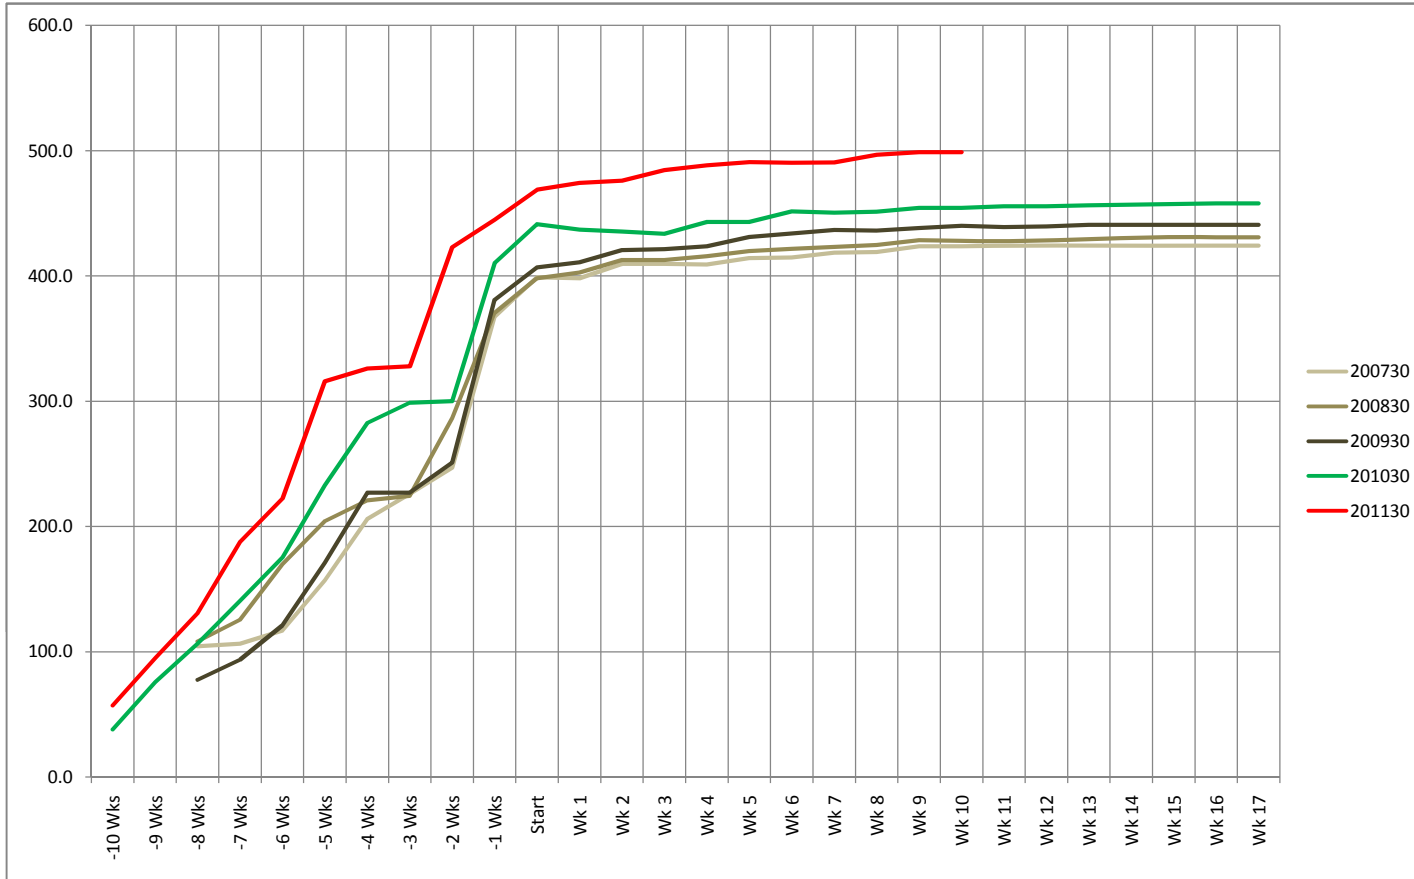

Spring Term FTE Comparison 2007 - 2011
03/29/11

Relative	200730	200830	200930	201030	201130
-10 Wks				37.8	57.0
-9 Wks				75.6	94.8
-8 Wks	104.3	108.2	77.4	106.3	130.6
-7 Wks	106.4	125.6	93.4	140.6	187.5
-6 Wks	116.9	169.7	120.9	175.4	222.4
-5 Wks	156.9	204.2	170.8	232.9	316.0
-4 Wks	206.0	220.8	227.0	282.6	326.2
-3 Wks	226.0	224.3	227.0	298.7	327.8
-2 Wks	246.8	286.5	250.9	300.0	423.0
-1 Wks	367.1	370.3	380.7	410.3	445.0
Start	398.8	398.1	406.6	441.3	468.9
Wk 1	398.1	402.6	410.7	437.0	474.3
Wk 2	409.5	412.6	420.4	435.5	476.1
Wk 3	409.5	412.6	421.2	433.5	484.5
Wk 4	409.0	415.7	423.5	443.0	488.3
Wk 5	414.1	419.8	431.1	443.0	491.0
Wk 6	414.5	421.5	433.9	451.4	490.5
Wk 7	418.4	423.1	436.7	450.6	490.6
Wk 8	418.9	424.7	436.2	451.2	496.9
Wk 9	423.6	428.5	438.3	454.2	498.9
Wk 10	423.5	427.9	439.9	454.4	498.9
Wk 11	424.1	427.8	439.0	455.7	
Wk 12	424.1	428.2	439.5	455.5	
Wk 13	424.1	429.3	440.7	456.4	
Wk 14	424.1	430.7	440.7	457.0	
Wk 15	424.1	430.8	440.7	457.4	
Wk 16	424.1	430.7	440.7	457.8	
Wk 17	424.1	430.7	440.7	457.9