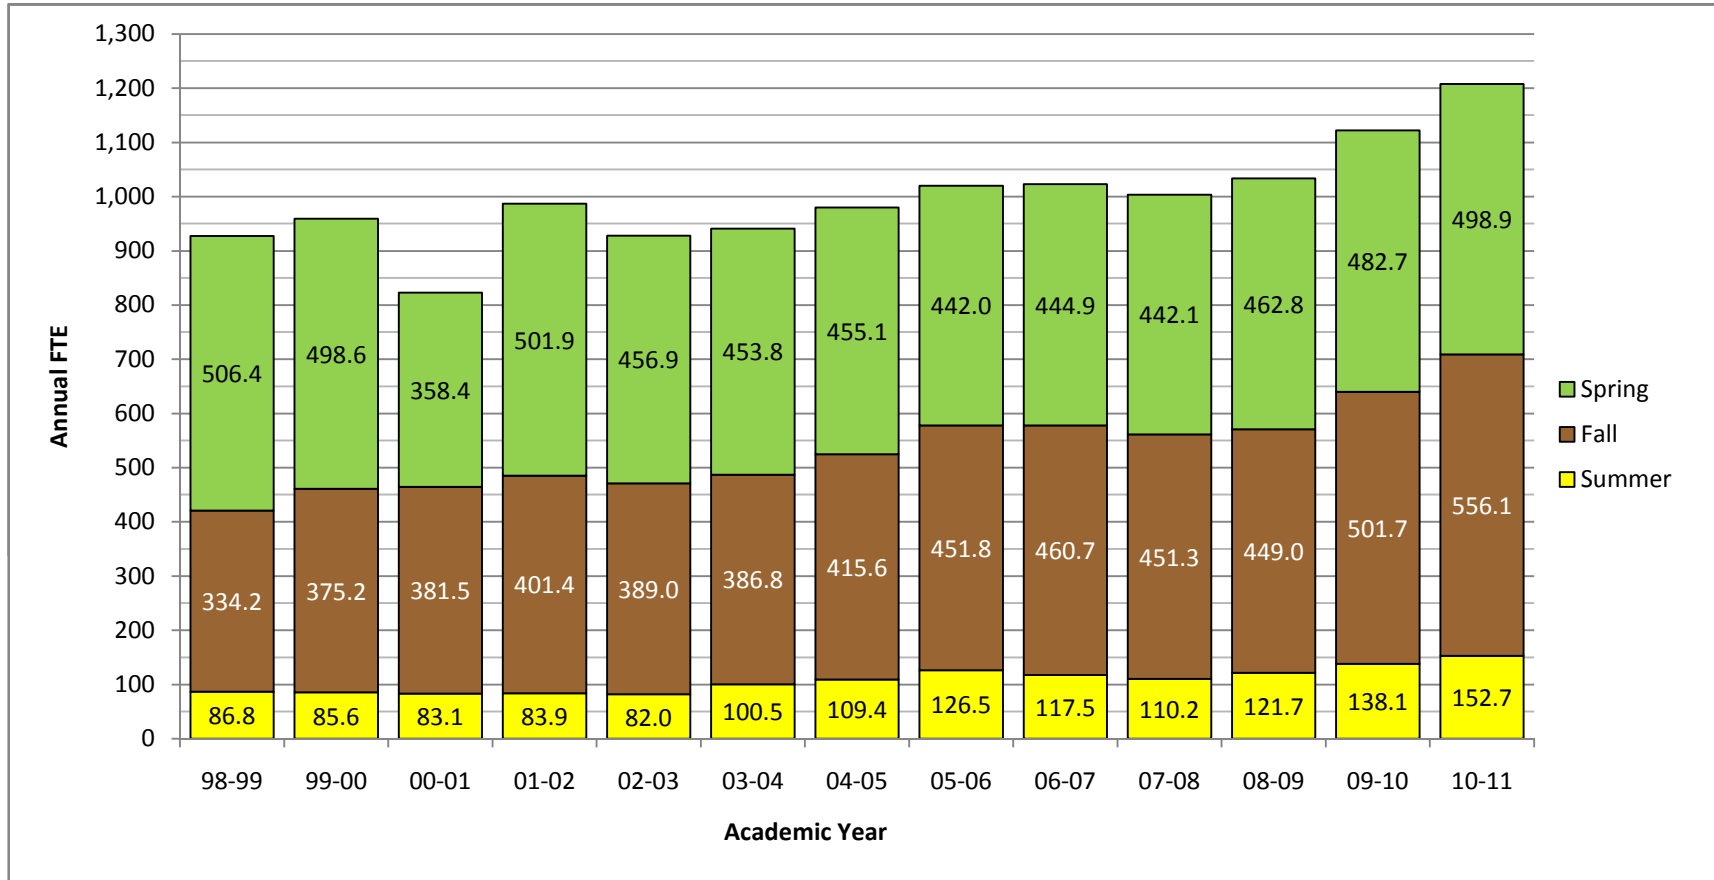

FTE Comparison (1998-2011)

03/29/11

Includes imputed FTE except *Italicized numbers*

	Summer imputed FTE: 12.34				Fall Imputed FTE: 47.55				Spring Imputed FTE				
Year	98-99	99-00	00-01	01-02	02-03	03-04	04-05	05-06	06-07	07-08	08-09	09-10	10-11
Summer	86.78	85.62	83.11	83.87	82.00	100.53	109.38	126.47	117.50	110.20	121.73	138.11	152.72
Fall	334.17	375.24	381.45	401.42	388.97	386.75	415.57	451.75	460.66	451.28	448.95	501.70	556.05
Spring	506.35	498.57	358.40	501.88	456.88	453.83	455.12	442.01	444.86	442.05	462.84	482.73	498.90
Total	927.30	959.43	822.96	987.17	927.85	941.11	980.07	1020.23	1023.02	1003.53	1033.52	1122.54	1207.67